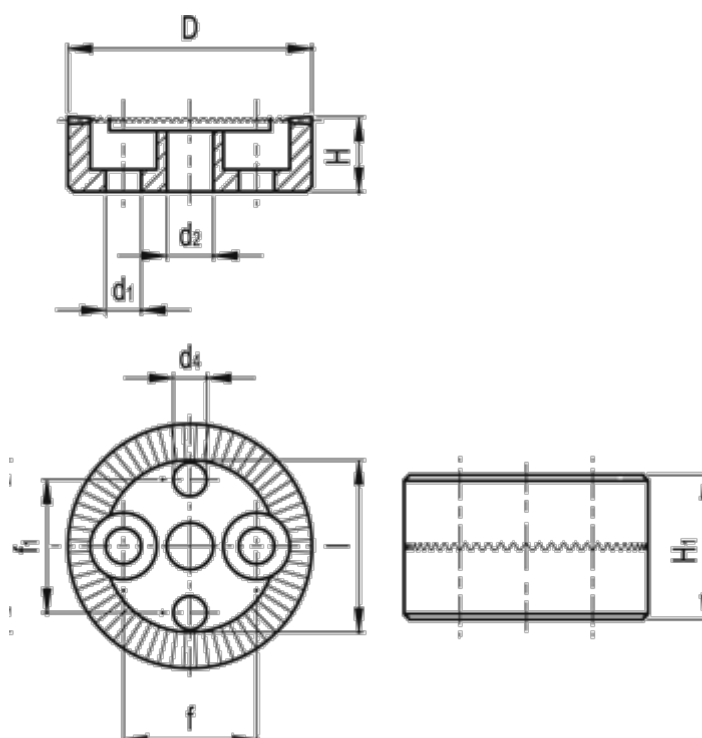

Article number: 206555320

Description: E+G Serrated locking plate
GN 187.4-22-60-B-NI

Measures

D	= 22	l	= 15.5
d	= M4	Number of teeth	= 60
d1	= 3.2	Weight (g)	= 15
d4 H11	= 3		
f	= 12		
f1	= 12		
H +/-0.9	= 6.5		
H1	= 13		